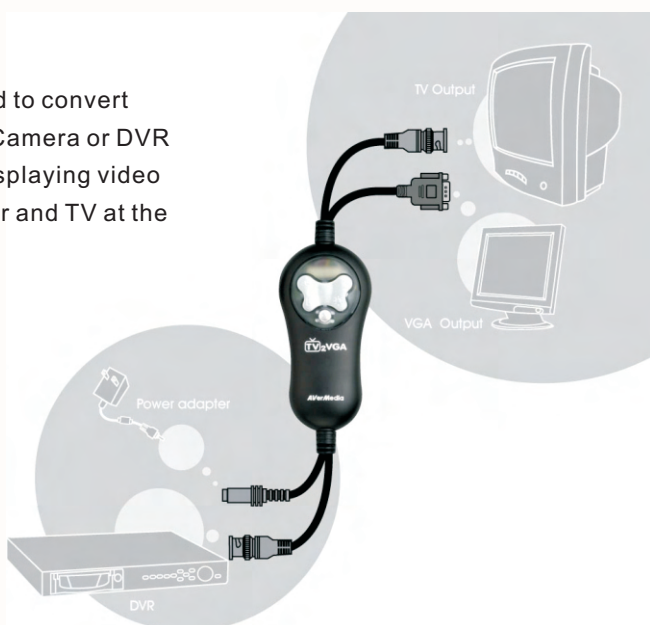

IR Illuminators

JIR-1200

20M Infra Red (IR) Illuminator

JIR-1500X

50M Infra Red (IR) Illuminator

■ JIR-1200

■ JIR-1500X

Features

- An illuminant source to assist for cameras in low light conditions
- Effective range up to 20/50M
- Cds auto switching IR-LED control
- Waterproof aluminum housing for both indoor or outdoor use
- Long life luminary for 6,000 hours

Specification

Model	JIR-1200	JIR-1500X
Infrared Luminary	35 pieces IR-LED	49 pieces IR-LED
Filter	Tempered Glass	
Wavelength	850 nm	
Beam Spread Angle	35 degree	25 degree
Illuminate Distance	15~20M	40~50M
Illuminator Active Limit	10 Lux	
Waterproofing Criterion	IP 67	IP 66
Power Supply	DC12V	DC12V / AC 110-230V Power
Power Consumption	2.2W	8.5 W
Operating Temp.	-10 ~ 50 degree C	

TV to VGA

TV2VGA is designed to convert the video output of Camera or DVR to VGA output for displaying video clips on VGA monitor and TV at the same time.

Features

- High Resolution VGA Display up to 1280 x 1024
- Advanced Frequency Modifier to Assure Flicker-Free Quality
- Hue, Brightness, Contrast & Saturation Video Adjustment Provided
- Video Input: CVBS (BNC Male Connector) x 1
- Video Output: VGA (Female Connector) x 1 ; TV (BNC Male Connector) x 1
- Video Format: NTSC / PAL
- Video Adjustment: Hue, Brightness, Contrast and Saturation
- Frequency: 60 to 85 Hz
- Operation Menu: On-Screen-Display (OSD)