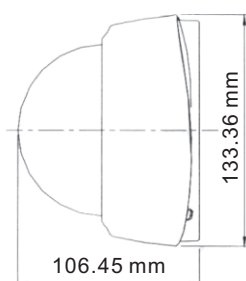

Color IR Dome Cameras

JCC-MIR975D

1/3" Color Dome Camera

JCC-MIR975XD

1/3" Color ExView CCD Dome Camera

JCC-MIR978XD

1/3" High Res. Color ExView CCD Dome Camera

Features

- Built-in Vari-Focal DC Drive Lens
- Built-in 24 pieces IR-LED
- Effective range up to 20 M
- JCC-MIR975D:
  - 1/3" Sony HAD CCD
  - NTSC:537x505 / PAL:537x597 Pixels
  - 380 TV Lines / 0 Lux with IR
- JCC-MIR975XD:
  - 1/3" Sony Exview CCD
  - NTSC:537x505 / PAL:537x597 Pixels
  - 380 TV Lines / 0 Lux with IR
- JCC-MIR978XD:
  - 1/3" Sony Exview HAD CCD
  - NTSC:811x508/PAL:795x596 Pixels
  - 470 TV Lines / 0 Lux with IR
- Auto White Balance
- Gain Control : High / Low
- DC 12 V
- 3.7~12.0 Varifovocal Lens
- IR Cut Filter Removable (ICR)

Specification