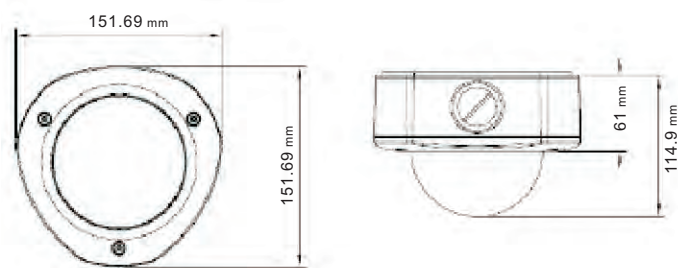

MPEG-4 IP Dome Cameras

WTC-VA360VD

WTC-VDN362VD

MPEG-4 Real-time Vandal-Proof Network Streaming Outdoor IP Dome

Features

- 1/3" SONY Super HAD / EXviewHAD CCD with 440K/380K pixels
- Min. 0.05 Lux at F@1.2 (30 IRE, SAGCON)
- Backlight Compensation, Auto Iris Control, Auto White Balance supported
- Heavy-duty, weatherproof and vandal proof with IP66 protection
- Surface, Flush and Wall mount supported
- MPEG-4 ASP compliant compression
- CIF up to Full D1 resolution at 30/25 FPS
- Dual MPEG-4 video stream output via LAN and WAN (PPPoE supported) ports at the same time
- QoS enabled (L3) video streaming
- Two-way audio supported
- Power Over Ethernet supported

Specification

Model	WTC-VA360VD	WTC-VDN362VD
Pick Up Element	1/3" SONY Super HAD CCD	1/3" SONY ExView HAD CCD
Effective Pixels	NTSC:768(H) x 494(V) ; PAL:795(H)x596(V) pixels	
Max. Resolution	540 TVL	
Min. Illumination	0.15 Lux @F1.2	0.05 Lux @F1.2
Lens Built-in	3.8 ~ 9.5 mm Board Lens	
Panning Angle	±150°	
Tilt Angle	90°	
Sync. System	Internal	
Motion Detection	Yes (3 windows)	
BLC	ON/OFF	
AGC	ON/OFF	
White Balance	AWB	
Flickerless	ON/OFF	
Auto Iris Control	Video / DC	
S/N Ratio	Better than 50 dB	
Compression	MPEG-4 ASP compliant	
Picture Resolution	Full D1 ; CIF; QCIF	
Bit Rate	28 K ~ 3 M bps	
Multi-stream	Up to 4 configurable frame rate/bit streams for preview and recording	
Composite Output	CVBS, 1.0Vp-p with 75Ω loading, BNC connector	
Audio Line input	Unbalanced, 1.4Vpp, 1Vrms, 3.5 mm jack	
Alarm I/O	1, TTL, terminal block	
Network	Ethernet(10/100Base-T), terminal block	
Protocol	TCP, UDP, IP, HTTP, DHCP, PPPoE, RTP, RSTP, FTP, SMTP	
Security	Password protection : configured by the administrator	
Temperature	-30° ~ +50°C (-22° ~ +122°F)	
Power	DC 12V	
Power Consumption	7.7W w/o Heater & Fan ; 14.9W w/ Heater & Fan	
Dimension	151.69 mm x 114.9 mm	
Weight	1, 145 Grams	

Dimension

Optional

■ WMB-R695-19

■ WMB-R695-20